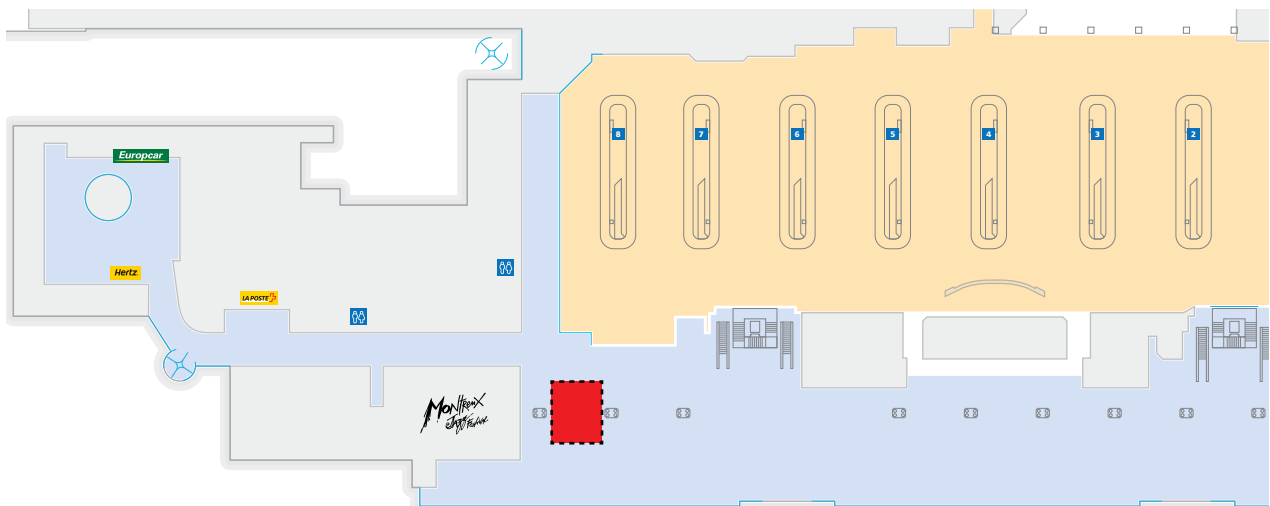

GENÈVE AÉROPORT EXHIBITION ZONE 2

LANDSIDE AREA

Public Arrival, close to Montreux Jazz
Floor -1

AREA: 18m² / 3 m width x 6 m length

FURNITURE HEIGHT: 1 m 50 max
They must not hide the good visibility of the shop signage

BUFFER ZONE of 50 cm from the windows

ELECTRICITY comes from the roof