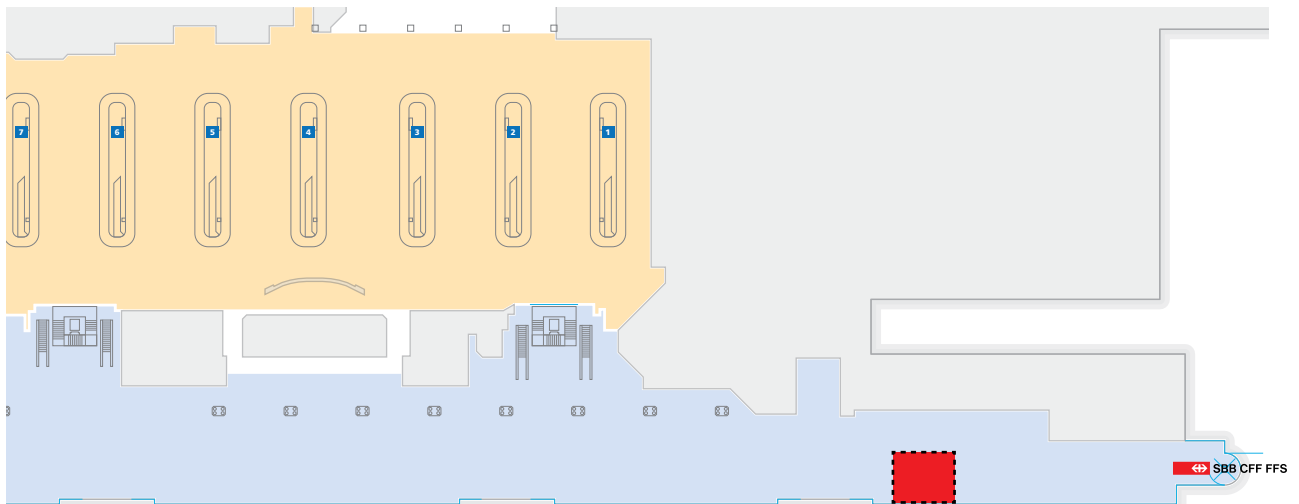

GENÈVE AÉROPORT EXHIBITION ZONE 3

LANDSIDE AREA

Public Arrival, close to Fleuriot
Floor -1

AREA: 20 m² / 4 m width x 5 m length

FURNITURE HEIGHT: 1 m 50 max
They must not hide the good visibility of the shop signage

BUFFER ZONE of 50 cm from the windows

ELECTRICITY comes from the roof