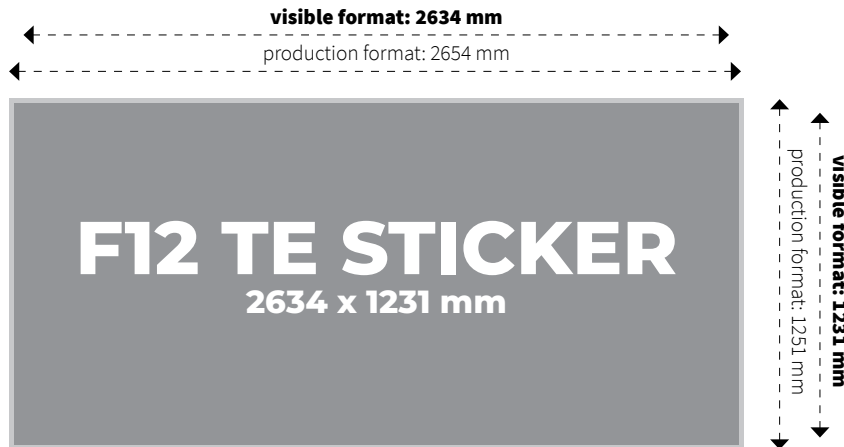

GENÈVE AÉROPORT P2 LIGHTBOX F12 TAXI EST

Print specifications

Material	Sticker
Print format	2654 x 1251 mm
Visible format	2634 x 1231 mm

Related surfaces

P004, P005, P006

Preparing computer files for digital printing

Deadline	10 days before campaign start
File	High resolution PDF
Resolution	Minimum 80 dpi
Scale	100% of printing size
Colors	CMYK
Bleeding	10 mm on each side (already included under "Print format")