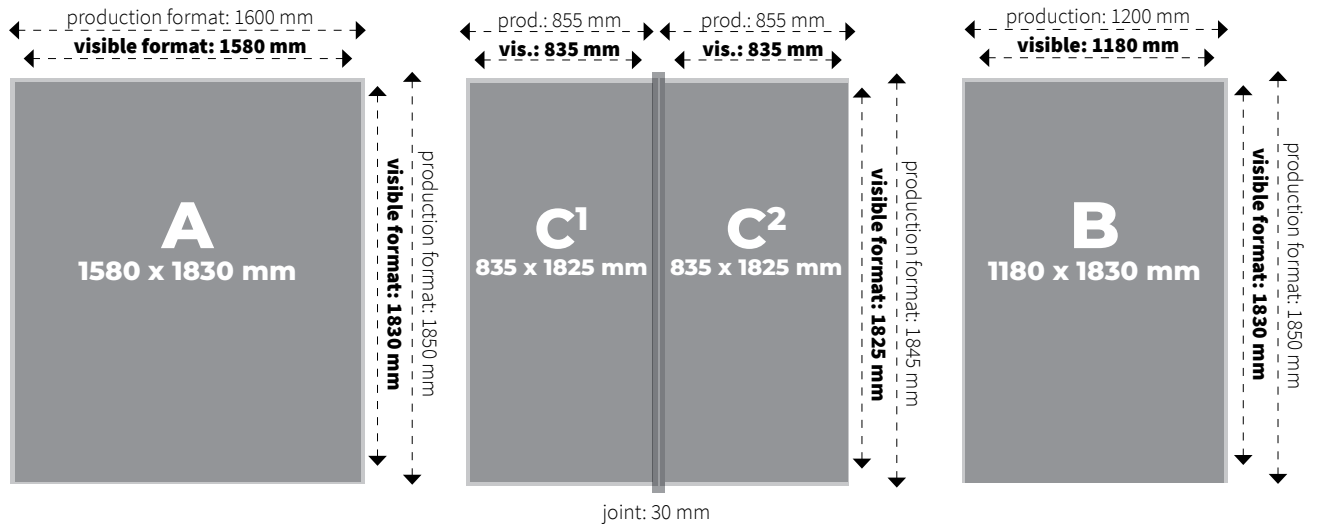

GENÈVE AÉROPORT REVOLVING DOOR

Print specifications

Material	Sticker
Print format	Various formats

Related surfaces

PT01

Preparing computer files for digital printing

Deadline	15 days before campaign start
File	High resolution PDF
Resolution	Minimum 80 dpi
Scale	100% of printing size
Colors	CMYK