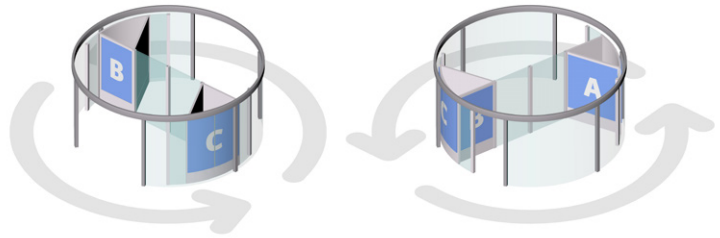

GENÈVE AÉROPORT REVOLVING DOOR

Print specifications

Material	Sticker
Print format	Various formats

Related surfaces

PT01

Preparing computer files for digital printing

Deadline	15 days before campaign start
File	High resolution PDF
Resolution	Minimum 80 dpi
Scale	100% of printing size
Colors	CMYK