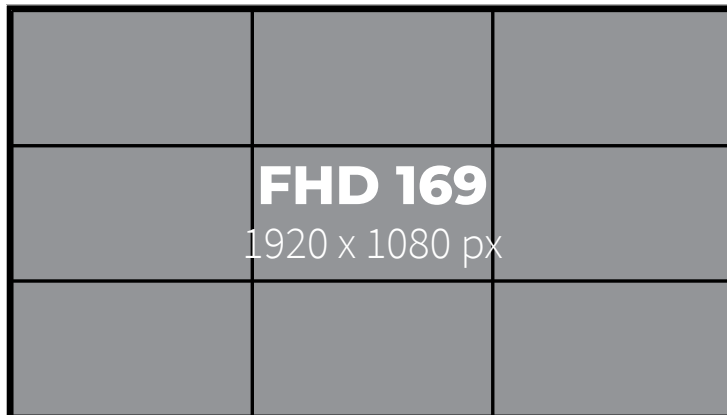

### Display specifications

Technology	LCD
Video size	1920 x 1080 px