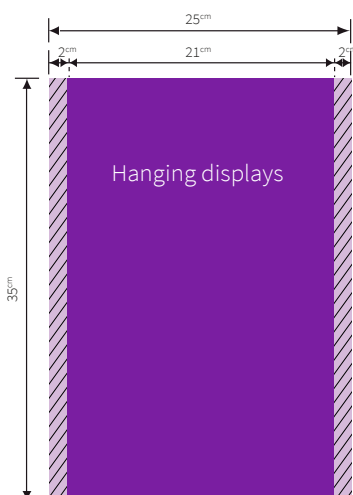

Number of cartons per vehicle

Autobus simple	3	Tram 2 elements	9
Autobus articulé	4	Tram 3 elements	13
Trolleybus	7	Tram Cityrunner	16
Megatrolleybus	8	Tram Tango	16

Cartons are attached randomly to various vehicle types.

Production

Format (W x H)	25 x 35 cm
Hanging display	500 g/m à 1000 g/m
Thickness	1 mm maximum
Printing	Front side only

Preparing computer files for printing

File	High resolution PDF
Resolution	100 dpi
Scale	100%
Colors	CMYK

DELIVERY

Deadline

15 days before the beginning of the campaign.

Important

Cartons that arrive damaged will not be mounted, but are nevertheless invoiced. All additional work desired by the customer will be charged at the hourly rate.

Address

TPG
1st floor, on the right
Avenue de la Jonction 17, 1205 Genève

We must reject any delivery that does not correspond to these conditions.