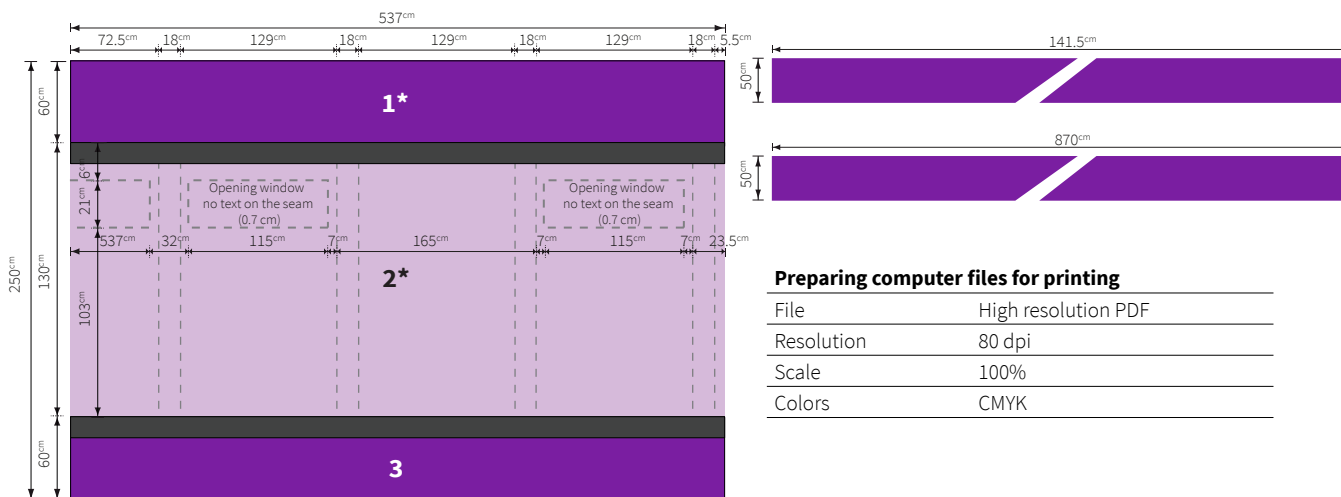

COMBI L MEGA

TRAM 3 ELEMENTS

TRANSPORTS PUBLICS GENEVOIS

1x MEGA 12 + 2 ROOF PANELS

TRAFFIC SIDES

Plan for the advertising area

1x MEGA 12 + 2 tops + 2 additions for roof tiles - Tram 3 elements
Plan for the graphic artist and printer

Preparing computer files for printing

File	High resolution PDF
Resolution	80 dpi
Scale	100%
Colors	CMYK

Opaque sticker

Microperforated sticker

Overlap

*** IMPORTANT**

Please leave 2 cm extra cover (window seam) at the bottom of part 1 & 2

TRAM 3 ÉLÉMENTS

TRANSPORTS PUBLICS GENEVOIS

SURFACE DETAILS

The following surface details must be completed and enclosed with the order.

ROOF PANELS

Reference no.	Formats	File name
1	870 x 50 cm	
2	141.5 x 50 cm	
3	141.5 x 50 cm	
4	870 x 50 cm	

MEGA12

Reference no.	Formats	File name
5	537 x 250 cm	